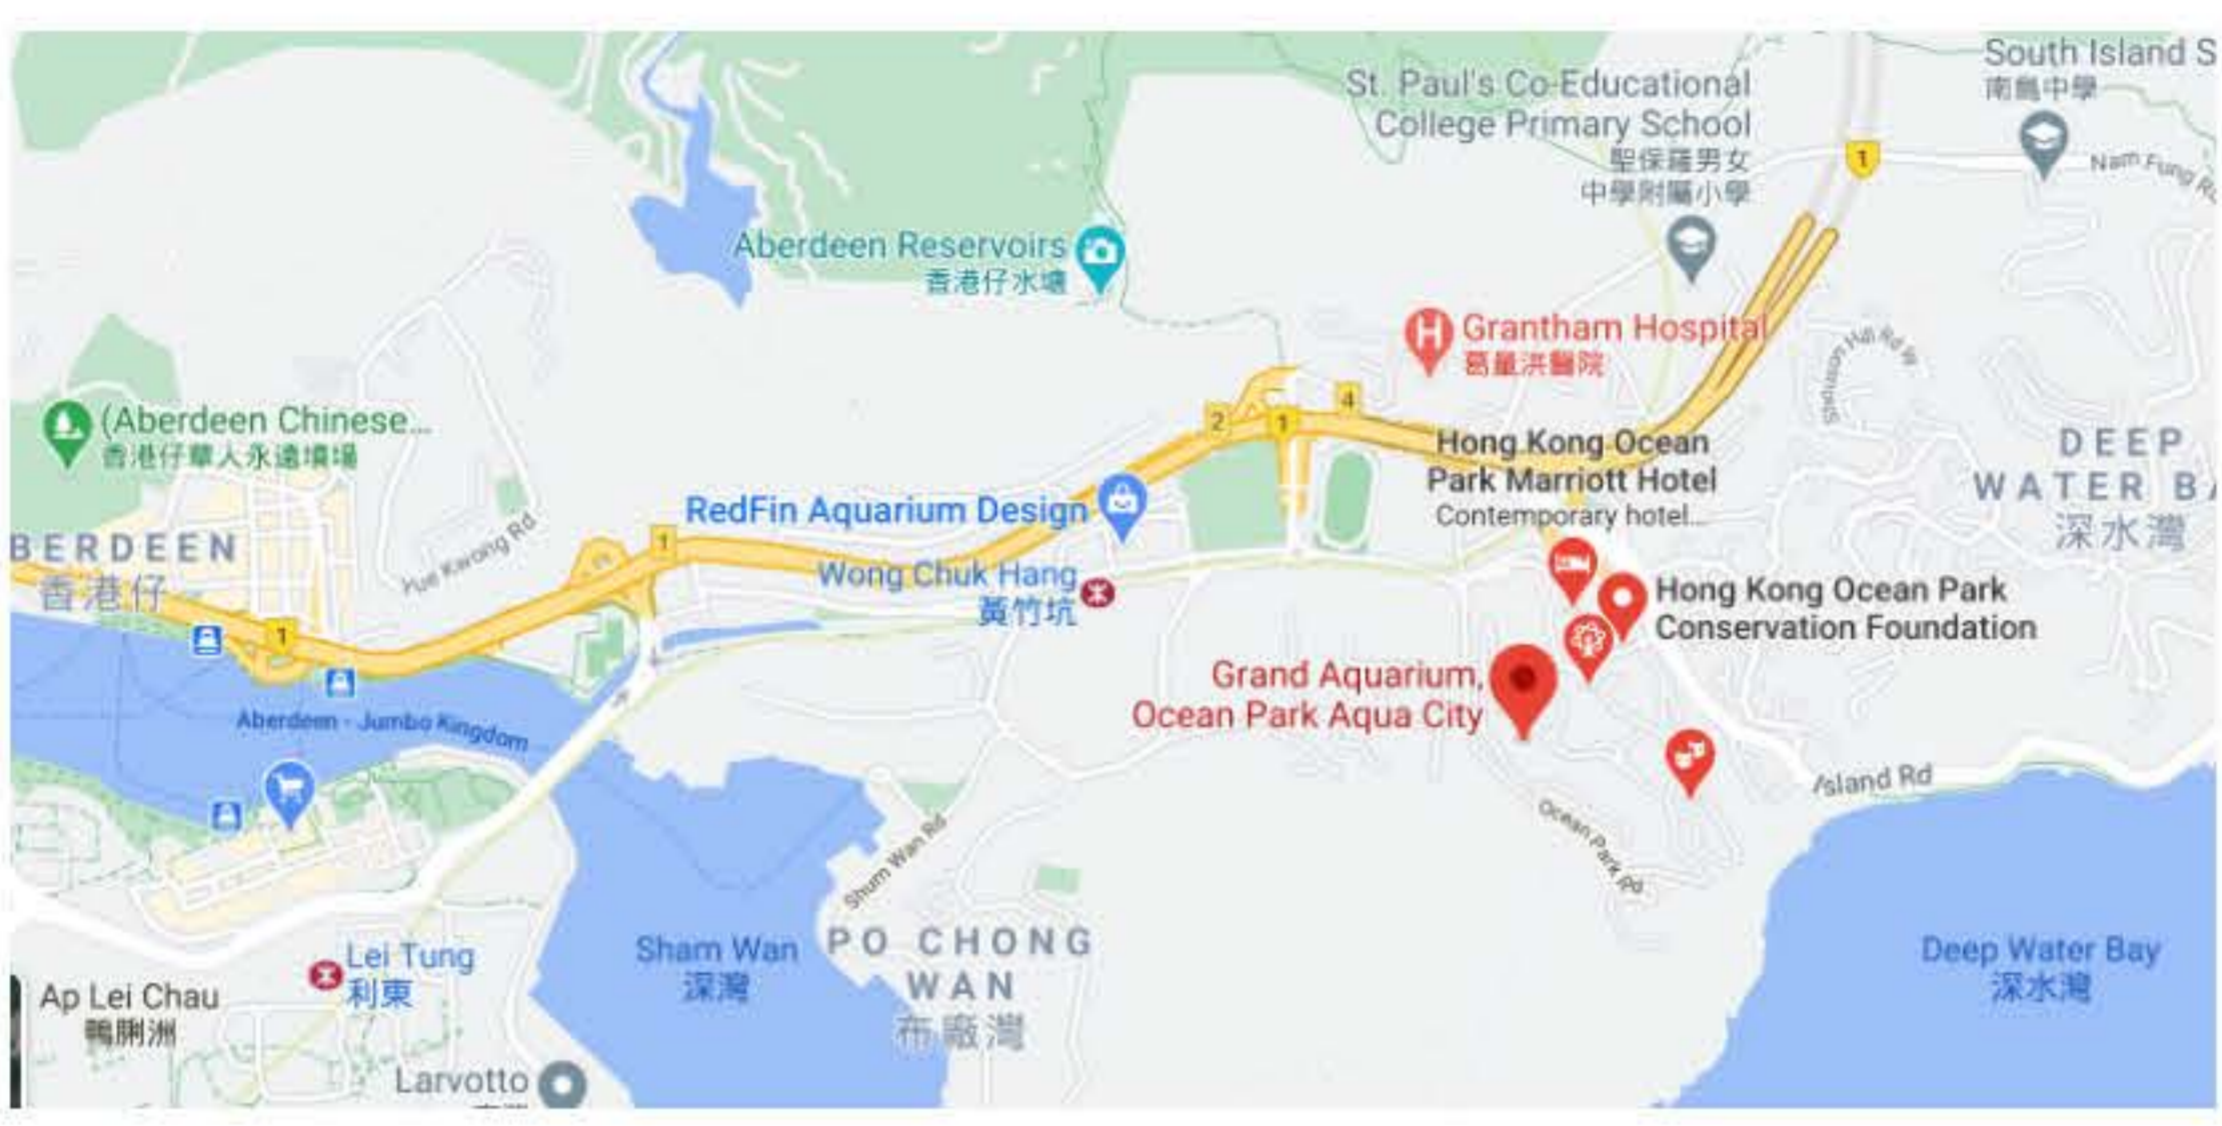

# WATER WORLD GETTING TO WATER WORLD

Enjoy a thrilling experience that is close to home. It's so easy to get here no matter what transportation method you take.

**- BY CAR -**

If you are coming by car its really easy and convenient. We are located at Tai Shue Wan.  
**ADDRESS: 111 Tai Shue Wan Road, Wang Chuk Hang, Hong Kong**